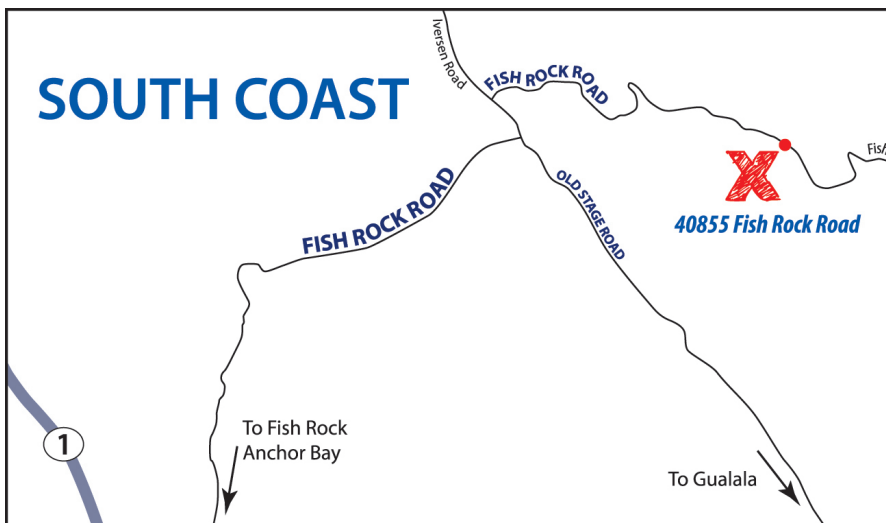

CRV Buy Back

We operate a California Refund Value (CRV) beverage container buy-back program at the **Willits** and **Laytonville** Transfer Stations.

Qualifying items must be labeled: **California Redemption Value, CA Redemption Value, California Cash Refund, or CA Cash Refund.**

Eligible items include glass, plastic, aluminum, and bimetal beverage containers, and wine and distilled spirits bag-in-box, multi-layer pouch, plastic pouch, and paperboard carton beverage containers.