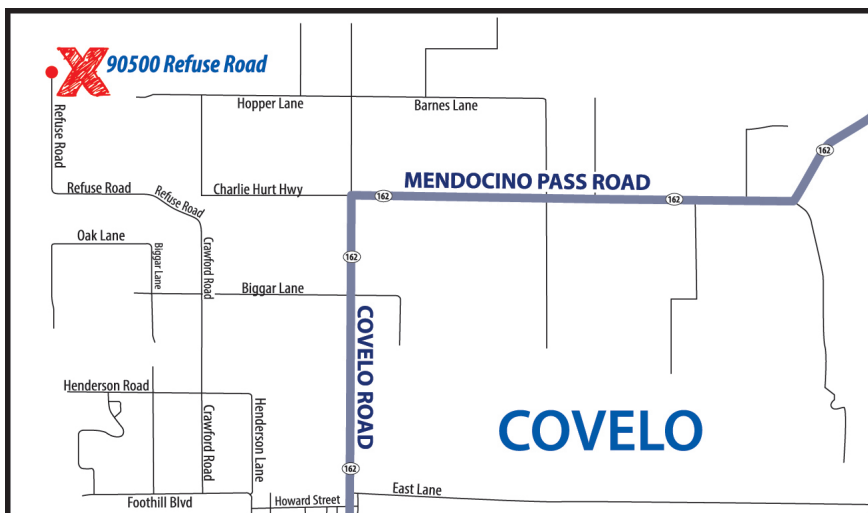

- New Year's Day
- Memorial Day
- Independence Day
- Labor Day
- Thanksgiving Day
- Christmas Day

707-489-2062

CRV Buy Back

We operate a California Refund Value (CRV) beverage container buy-back program at the *Willits* and *Laytonville* Transfer Stations.