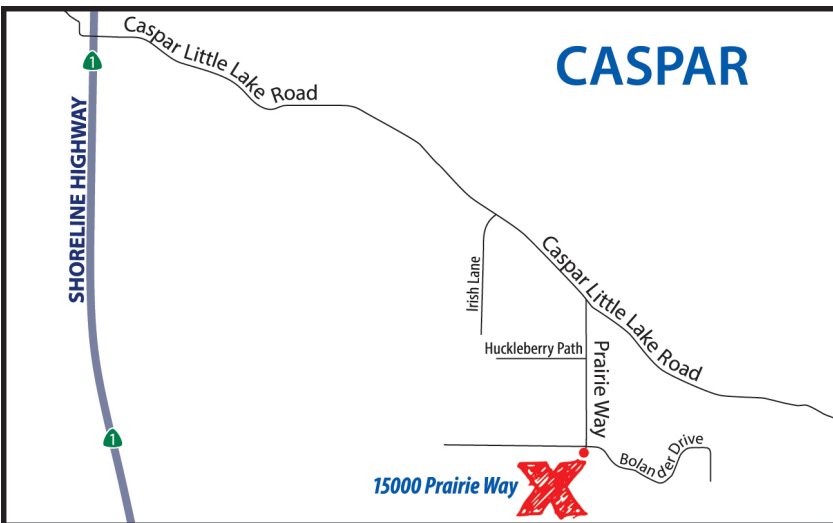

Materials Not Accepted

- Hazardous Waste
- Latex Paint
- Untreated Wood Waste
- Oil Filters
- Antifreeze

Contact Us

707-964-3781
CAinfo@CandSwaste.com
www.CandSwaste.com

Hours

9:00 AM - 3:00 PM, Monday through Wednesday
9:00 AM - 4:00 PM, Saturday and Sunday

Holiday Closures

Caspar Transfer Station is closed on the following holidays:

- New Year's Day
- Memorial Day
- Independence Day
- Labor Day
- Thanksgiving Day
- Christmas Day

707-964-3781

CRV Buy Back

We operate a California Refund Value (CRV) beverage container buy-back program at the *Willits* and *Laytonville* Transfer Stations.

Qualifying items must be labeled: *California Redemption Value, CA Redemption Value, California Cash Refund, or CA Cash Refund.*

Eligible items include glass, plastic, aluminum, and bimetal beverage containers, and wine and distilled spirits bag-in-box, multi-layer pouch, plastic pouch, and paperboard carton beverage containers.