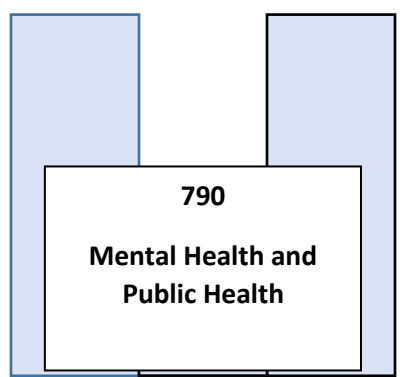

# Avila Center Fort Bragg Map

Parking

To Sheriff's Office  
North of Avila Center

South St

Parking

Parking

South Franklin St